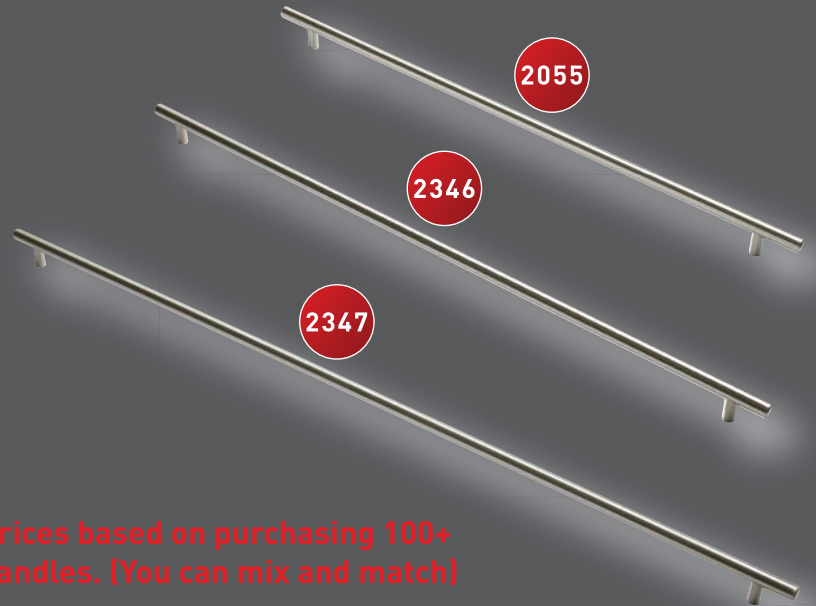

# UNBEATABLE HANDLE OFFERS

from **£0.90** each

**Brushed Nickel Steel "T" Bar Handle**

2055 - 128mm x 186mm Steel - £ 0.90

2346 - 184mm x 244mm Steel - £ 1.09

2347 - 284mm x 344mm Steel - £ 1.33

Prices based on purchasing 100+ handles. (You can mix and match)

## blum CLIP top hinges & plates

71T5550 - 120° Opening angle hinge

173H7100 - Cruciform mounting plate

**£1**

Buy 250+ hinges & plates for only  
£ 1.00 each

## Farmhouse 60 Sink & Waste

- With overflow
- Width: 600 mm
- Depth: 500 mm
- Height: 200 mm

**FHS1 + FHS1W Only £ 136**

**White & Cream Pre-glued Melamine Edging Tape Buy 10+ For £ 5.75 per 50 mtr roll**