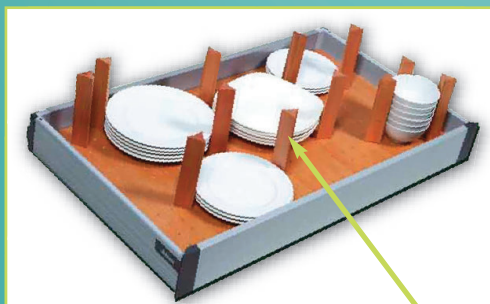

Pierced bases

Code: BPS
Available in 600mm, 800mm, 900mm
& 1000 (**Pegs sold individually - Code PEG**)